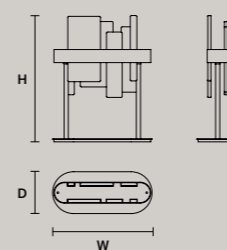

HONICÉ S50

W	50 cm / 19.70"
D	50 cm / 19.70"
H	33 cm / 13.00"

STANDARD INTEGRATED LED LIGHTING	
UP	15,21 W CRI>95 3000 K – 1622 NOMINAL LM
DOWN	32,76 W CRI>95 3000 K – 3494 NOMINAL LM
ON REQUEST	
UP	15,21 W CRI>95 2700 K – 1546 NOMINAL LM
DOWN	32,76 W CRI>95 2700 K – 3330 NOMINAL LM
DIMMABLE	
0-10V	

HONICÉ TL

W	38 cm / 15.00"
D	16 cm / 6.30"
H	48 cm / 18.90"

STANDARD INTEGRATED LED LIGHTING	
UP	6 W CRI>95 3000 K – 640 NOMINAL LM
DOWN	6 W CRI>95 3000 K – 640 NOMINAL LM
ON REQUEST	
UP	6 W CRI>95 2700 K – 610 NOMINAL LM
DOWN	6 W CRI>95 2700 K – 610 NOMINAL LM
DIMMABLE	
OWN BUTTON	