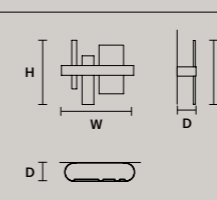

HONICÉ S100

W	100 cm / 39.40"
D	8 cm / 3.10"
H	33 cm / 13.00"

STANDARD INTEGRATED LED LIGHTING	
UP	9,36 W CRI>95 3000 K – 998 NOMINAL LM
DOWN	21,1 W CRI>95 3000 K – 2250 NOMINAL LM
ON REQUEST	
UP	9,36 W CRI>95 2700 K – 951 NOMINAL LM
DOWN	21,1 W CRI>95 2700 K – 2145 NOMINAL LM
DIMMABLE	
0-10V	

HONICÉ A65

W	65 cm / 25.60"
D	10 cm / 3.90"
H	33 cm / 13.00"

STANDARD INTEGRATED LED LIGHTING	
UP	5,8 W CRI>95 3000 K – 618 NOMINAL LM
DOWN	5,8 W CRI>95 3000 K – 618 NOMINAL LM
ON REQUEST	
UP	5,8 W CRI>95 2700 K – 589 NOMINAL LM
DOWN	5,8 W CRI>95 2700 K – 589 NOMINAL LM
DIMMABLE	
1-10V + PUSH	

HONICÉ A37

W	37 cm / 14.60"
D	10 cm / 3.90"
H	33 cm / 13.00"

STANDARD INTEGRATED LED LIGHTING	
UP	3,51 W CRI>95 3000 K – 375 NOMINAL LM
DOWN	3,51 W CRI>95 3000 K – 375 NOMINAL LM
ON REQUEST	
UP	3,51 W CRI>95 2700 K – 357 NOMINAL LM
DOWN	3,51 W CRI>95 2700 K – 357 NOMINAL LM
DIMMABLE	
1-10V + PUSH	