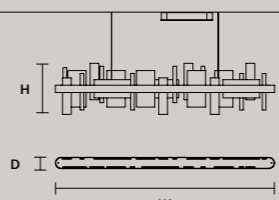

HONICÉ S200

W	200 cm / 78.70"
D	8 cm / 3.10"
H	33 cm / 13.00"

STANDARD INTEGRATED LED LIGHTING	
UP	21,1 W CRI>95 3000 K – 2250 NOMINAL LM
DOWN	44,46 W CRI>95 3000 K – 4742 NOMINAL LM
ON REQUEST	
UP	21,1 W CRI>95 2700 K – 2145 NOMINAL LM
DOWN	44,46 W CRI>95 2700 K – 4520 NOMINAL LM
DIMMABLE	
0-10V	

HONICÉ S150

W	150 cm / 59.10"
D	8 cm / 3.10"
H	33 cm / 13.00"

STANDARD INTEGRATED LED LIGHTING	
UP	17 W CRI>95 3000 K – 1813 NOMINAL LM
DOWN	33,5 W CRI>95 3000 K – 3573 NOMINAL LM
ON REQUEST	
UP	17 W CRI>95 2700 K – 1728 NOMINAL LM
DOWN	33,5 W CRI>95 2700 K – 3405 NOMINAL LM
DIMMABLE	
0-10V	