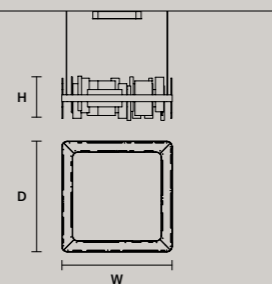

HONICÉ A37

W	37 cm / 14.60"
D	10 cm / 3.90"
H	33 cm / 13.00"

STANDARD INTEGRATED LED LIGHTING	
UP	3,51 W CRI>95 3000 K – 375 NOMINAL LM
DOWN	3,51 W CRI>95 3000 K – 375 NOMINAL LM
ON REQUEST	
UP	3,51 W CRI>95 2700 K – 357 NOMINAL LM
DOWN	3,51 W CRI>95 2700 K – 357 NOMINAL LM
DIMMABLE	
1-10V + PUSH	

HONICÉ S70

W	70 cm / 27.60"
D	8 cm / 3.10"
H	33 cm / 13.00"

STANDARD INTEGRATED LED LIGHTING	
UP	7 W CRI>95 3000 K – 746 NOMINAL LM
DOWN	15 W CRI>95 3000 K – 1600 NOMINAL LM
ON REQUEST	
UP	7 W CRI>95 2700 K – 711 NOMINAL LM
DOWN	15 W CRI>95 2700 K – 1525 NOMINAL LM
DIMMABLE	
0-10V	

HONICÉ S80

W	80 cm / 31.50"
D	80 cm / 31.50"
H	33 cm / 13.00"

STANDARD INTEGRATED LED LIGHTING	
UP	28,1 W CRI>95 3000 K – 2997 NOMINAL LM
DOWN	60,85 W CRI>95 3000 K – 6490 NOMINAL LM
ON REQUEST	
UP	28,1 W CRI>95 2700 K – 2856 NOMINAL LM
DOWN	60,85 W CRI>95 2700 K – 6186 NOMINAL LM
DIMMABLE	
0-10V	