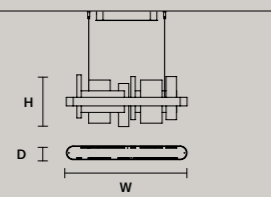

HONICÉ A37

W	37 cm / 14.60"
D	10 cm / 3.90"
H	33 cm / 13.00"

STANDARD INTEGRATED LED LIGHTING	
UP	3,51 W CRI>95 3000 K – 375 NOMINAL LM
DOWN	3,51 W CRI>95 3000 K – 375 NOMINAL LM
ON REQUEST	
UP	3,51 W CRI>95 2700 K – 357 NOMINAL LM
DOWN	3,51 W CRI>95 2700 K – 357 NOMINAL LM
DIMMABLE	
1-10V + PUSH	

HONICÉ S70

W	70 cm / 27.60"
D	8 cm / 3.10"
H	33 cm / 13.00"

STANDARD INTEGRATED LED LIGHTING	
UP	7 W CRI>95 3000 K – 746 NOMINAL LM
DOWN	15 W CRI>95 3000 K – 1600 NOMINAL LM
ON REQUEST	
UP	7 W CRI>95 2700 K – 711 NOMINAL LM
DOWN	15 W CRI>95 2700 K – 1525 NOMINAL LM
DIMMABLE	
0-10V	