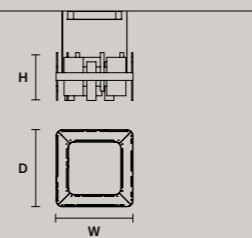

HONICÉ A37

W	37 cm / 14.60"
D	10 cm / 3.90"
H	33 cm / 13.00"

STANDARD INTEGRATED LED LIGHTING	
UP	3,51 W CRI>95 3000 K – 375 NOMINAL LM
DOWN	3,51 W CRI>95 3000 K – 375 NOMINAL LM
ON REQUEST	
UP	3,51 W CRI>95 2700 K – 357 NOMINAL LM
DOWN	3,51 W CRI>95 2700 K – 357 NOMINAL LM
DIMMABLE	
1-10V + PUSH	

HONICÉ S70

W	70 cm / 27.60"
D	8 cm / 3.10"
H	33 cm / 13.00"

STANDARD INTEGRATED LED LIGHTING	
UP	7 W CRI>95 3000 K – 746 NOMINAL LM
DOWN	15 W CRI>95 3000 K – 1600 NOMINAL LM
ON REQUEST	
UP	7 W CRI>95 2700 K – 711 NOMINAL LM
DOWN	15 W CRI>95 2700 K – 1525 NOMINAL LM
DIMMABLE	
0-10V	

HONICÉ S80

W	80 cm / 31.50"
D	80 cm / 31.50"
H	33 cm / 13.00"

STANDARD INTEGRATED LED LIGHTING	
UP	28,1 W CRI>95 3000 K – 2997 NOMINAL LM
DOWN	60,85 W CRI>95 3000 K – 6490 NOMINAL LM
ON REQUEST	
UP	28,1 W CRI>95 2700 K – 2856 NOMINAL LM
DOWN	60,85 W CRI>95 2700 K – 6186 NOMINAL LM
DIMMABLE	
0-10V	

HONICÉ S50

W	50 cm / 19.70"
D	50 cm / 19.70"
H	33 cm / 13.00"

STANDARD INTEGRATED LED LIGHTING	
UP	15,21 W CRI>95 3000 K – 1622 NOMINAL LM
DOWN	32,76 W CRI>95 3000 K – 3494 NOMINAL LM
ON REQUEST	
UP	15,21 W CRI>95 2700 K – 1546 NOMINAL LM
DOWN	32,76 W CRI>95 2700 K – 3330 NOMINAL LM
DIMMABLE	
0-10V	