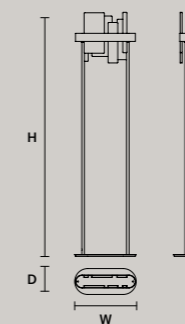

HONICÉ S50

W	50 cm / 19.70"
D	50 cm / 19.70"
H	33 cm / 13.00"

STANDARD INTEGRATED LED LIGHTING	
UP	15,21 W CRI>95 3000 K – 1622 NOMINAL LM
DOWN	32,76 W CRI>95 3000 K – 3494 NOMINAL LM
ON REQUEST	
UP	15,21 W CRI>95 2700 K – 1546 NOMINAL LM
DOWN	32,76 W CRI>95 2700 K – 3330 NOMINAL LM
DIMMABLE	
0-10V	

HONICÉ TL

W	38 cm / 15.00"
D	16 cm / 6.30"
H	48 cm / 18.90"

STANDARD INTEGRATED LED LIGHTING	
UP	6 W CRI>95 3000 K – 640 NOMINAL LM
DOWN	6 W CRI>95 3000 K – 640 NOMINAL LM
ON REQUEST	
UP	6 W CRI>95 2700 K – 610 NOMINAL LM
DOWN	6 W CRI>95 2700 K – 610 NOMINAL LM
DIMMABLE	
OWN BUTTON	

HONICÉ STL

W	38 cm / 15.00"
D	16 cm / 6.30"
H	160 cm / 63.00"

STANDARD INTEGRATED LED LIGHTING	
UP	6 W CRI>95 3000 K – 640 NOMINAL LM
DOWN	6 W CRI>95 3000 K – 640 NOMINAL LM
ON REQUEST	
UP	6 W CRI>95 2700 K – 610 NOMINAL LM
DOWN	6 W CRI>95 2700 K – 610 NOMINAL LM
DIMMABLE	
OWN BUTTON	