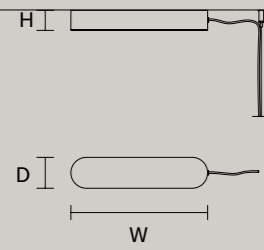

HONICÉ S50

W	50 cm / 19.70"
D	50 cm / 19.70"
H	33 cm / 13.00"

STANDARD INTEGRATED LED LIGHTING	
UP	15,21 W CRI>95 3000 K – 1622 NOMINAL LM
DOWN	32,76 W CRI>95 3000 K – 3494 NOMINAL LM
ON REQUEST	
UP	15,21 W CRI>95 2700 K – 1546 NOMINAL LM
DOWN	32,76 W CRI>95 2700 K – 3330 NOMINAL LM
DIMMABLE	
0-10V	

HONICÉ TL

W	38 cm / 15.00"
D	16 cm / 6.30"
H	48 cm / 18.90"

STANDARD INTEGRATED LED LIGHTING	
UP	6 W CRI>95 3000 K – 640 NOMINAL LM
DOWN	6 W CRI>95 3000 K – 640 NOMINAL LM
ON REQUEST	
UP	6 W CRI>95 2700 K – 610 NOMINAL LM
DOWN	6 W CRI>95 2700 K – 610 NOMINAL LM
DIMMABLE	
OWN BUTTON	

HONICÉ STL

W	38 cm / 15.00"
D	16 cm / 6.30"
H	160 cm / 63.00"

STANDARD INTEGRATED LED LIGHTING	
UP	6 W CRI>95 3000 K – 640 NOMINAL LM
DOWN	6 W CRI>95 3000 K – 640 NOMINAL LM
ON REQUEST	
UP	6 W CRI>95 2700 K – 610 NOMINAL LM
DOWN	6 W CRI>95 2700 K – 610 NOMINAL LM
DIMMABLE	
OWN BUTTON	

SINGLE CANOPIES

SINGLE CANOPY

SIZE		FRAME FINISHINGS	CANOPY FINISHINGS	PRODUCT NAME
W	35,5 cm / 14.00"	● V99	● V99	HONICÉ S200
D	8 cm / 3.10"	● G01*	● G01*	HONICÉ S150
H	5,2 cm / 2.00"			HONICÉ S100
				HONICÉ S70
				HONICÉ S80
				HONICÉ S50