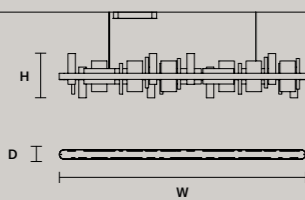

HONICÉ S200

W	200 cm / 78.70"
D	8 cm / 3.10"
H	33 cm / 13.00"

STANDARD INTEGRATED LED LIGHTING	
UP	21,1 W CRI>95 3000 K – 2250 NOMINAL LM
DOWN	44,46 W CRI>95 3000 K – 4742 NOMINAL LM
ON REQUEST	
UP	21,1 W CRI>95 2700 K – 2145 NOMINAL LM
DOWN	44,46 W CRI>95 2700 K – 4520 NOMINAL LM
DIMMABLE	
0-10V	