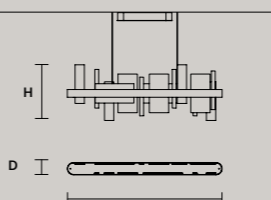

HONICÉ S150

W	150 cm / 59.10"
D	8 cm / 3.10"
H	33 cm / 13.00"

STANDARD INTEGRATED LED LIGHTING	
UP	17 W CRI>95 3000 K – 1813 NOMINAL LM
DOWN	33,5 W CRI>95 3000 K – 3573 NOMINAL LM
ON REQUEST	
UP	17 W CRI>95 2700 K – 1728 NOMINAL LM
DOWN	33,5 W CRI>95 2700 K – 3405 NOMINAL LM
DIMMABLE	
0-10V	

HONICÉ S100

W	100 cm / 39.40"
D	8 cm / 3.10"
H	33 cm / 13.00"

STANDARD INTEGRATED LED LIGHTING	
UP	9,36 W CRI>95 3000 K – 998 NOMINAL LM
DOWN	21,1 W CRI>95 3000 K – 2250 NOMINAL LM
ON REQUEST	
UP	9,36 W CRI>95 2700 K – 951 NOMINAL LM
DOWN	21,1 W CRI>95 2700 K – 2145 NOMINAL LM
DIMMABLE	
0-10V	